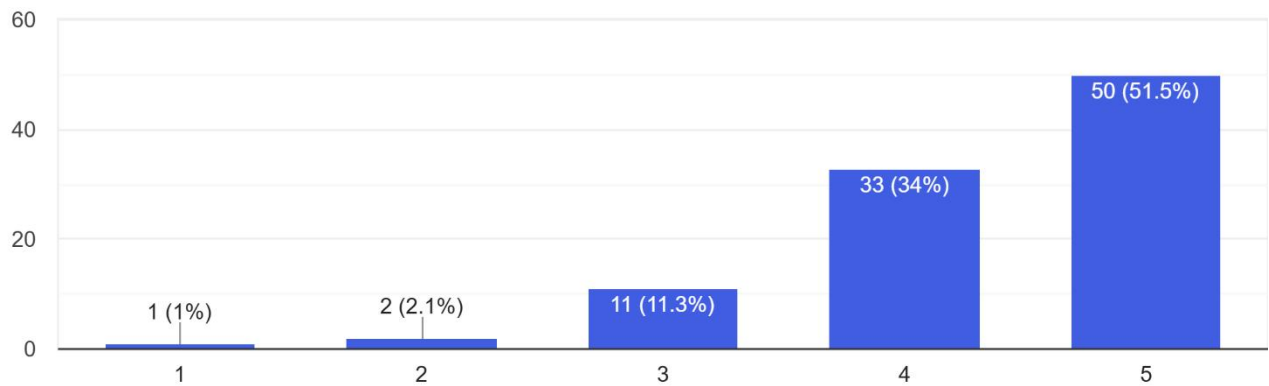

ASSOCIATION OF COMPUTER ENGINEERS
DEPARTMENT OF COMPUTER SCIENCE AND ENGINEERING
SAGI RAMA KRISHNAM RAJU ENGINEERING COLLEGE (A)
Chinna Amiram, Bhimavaram, W.G.Dist., A.P., INDIA, Pin: 534204

Basic Terminology

97 responses