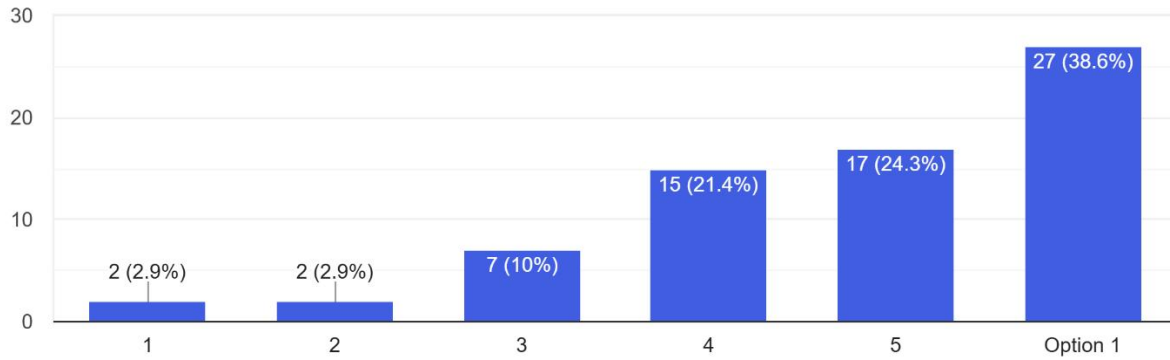

ASSOCIATION OF COMPUTER ENGINEERS
DEPARTMENT OF COMPUTER SCIENCE AND ENGINEERING
SAGI RAMA KRISHNAM RAJU ENGINEERING COLLEGE (A)
Chinna Amiram, Bhimavaram, W.G.Dist., A.P., INDIA, Pin: 534204

Practical Session

70 responses