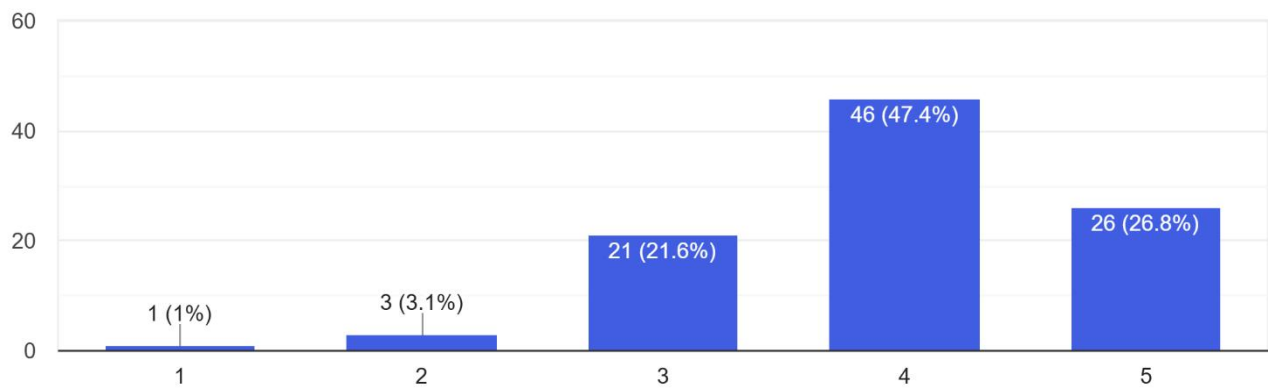

Rating for today's flow...(BEST:5)

97 responses