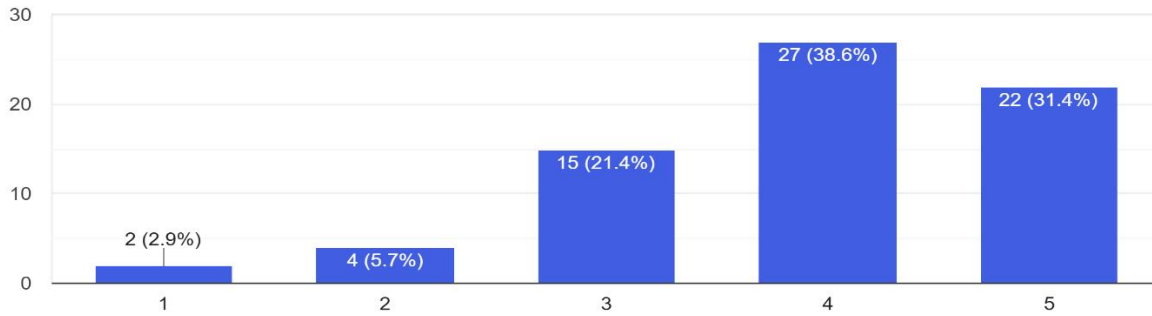

Project Session

70 responses