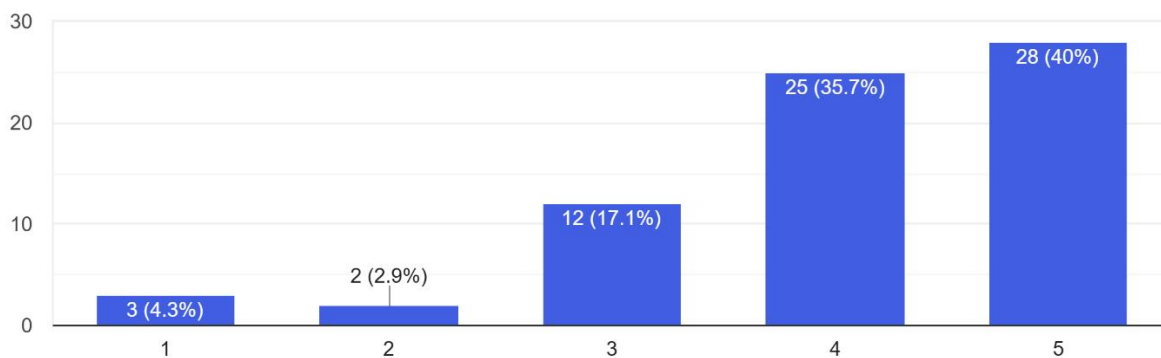

Practical Session

70 responses

Project Session

70 responses

Doubt Clarification Session

70 responses

ASSOCIATION OF COMPUTER ENGINEERS
DEPARTMENT OF COMPUTER SCIENCE AND ENGINEERING
SAGI RAMA KRISHNAM RAJU ENGINEERING COLLEGE (A)
Chinna Amiram, Bhimavaram, W.G.Dist., A.P., INDIA, Pin: 534204