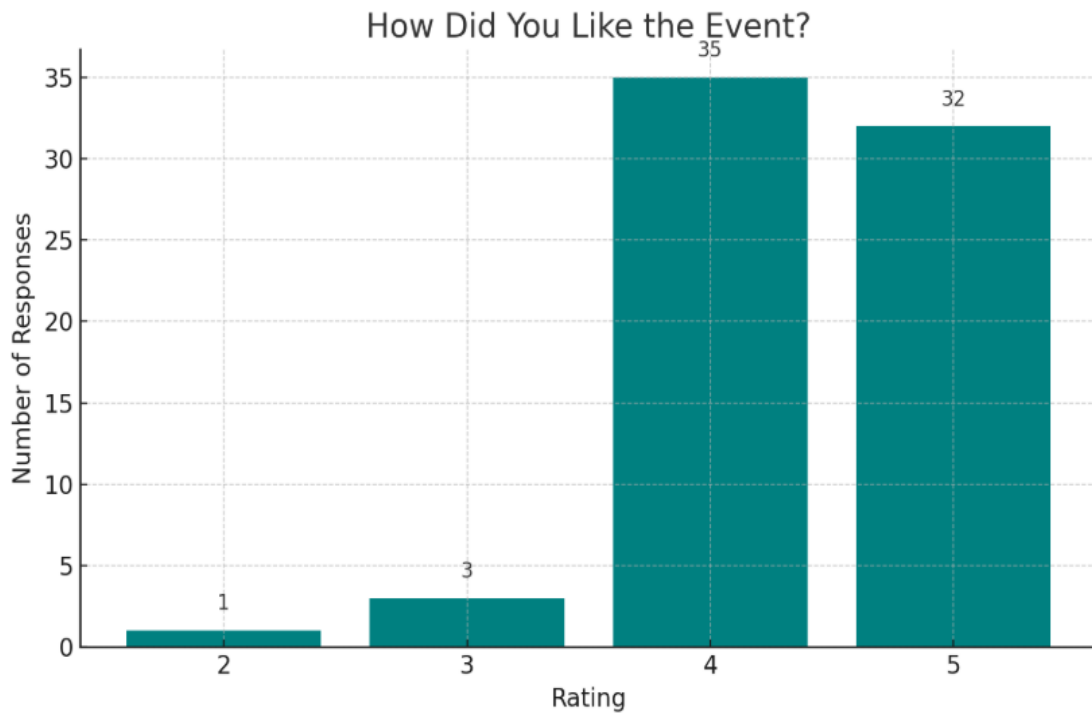

DEPARTMENT OF COMPUTER SCIENCE AND ENGINEERING

ANNEXURE -7

Students Feedback

Total Students Registered	96
Total Responses	72

SAGI RAMAKRISHNAM RAJU ENGINEERING COLLEGE(A)

(AFFILIATED TO JNTUK, Kakinada & Recognized by A.I.C.T.E. Govt. of India)